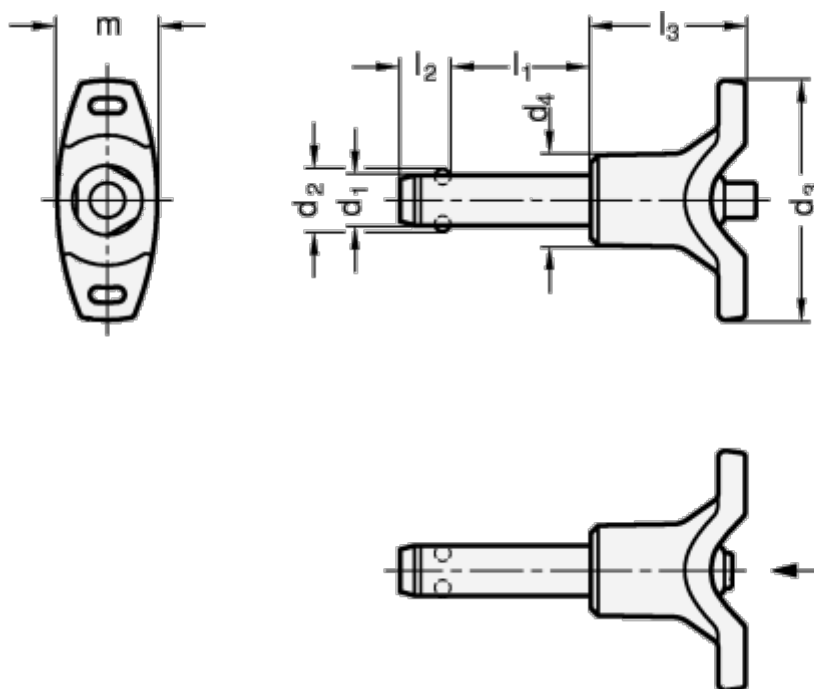

Article number: 2011381280

Description: E+G stainless steel-ball lock pin
GN 113.8-12-80

Measures

d1 = 12
d2 = 14.5
d3 = 58
d4 = 24.0
l1 = 80
l2 = 10.6
l3 = 36.5
m = 27.5

Resilience (N) = 144